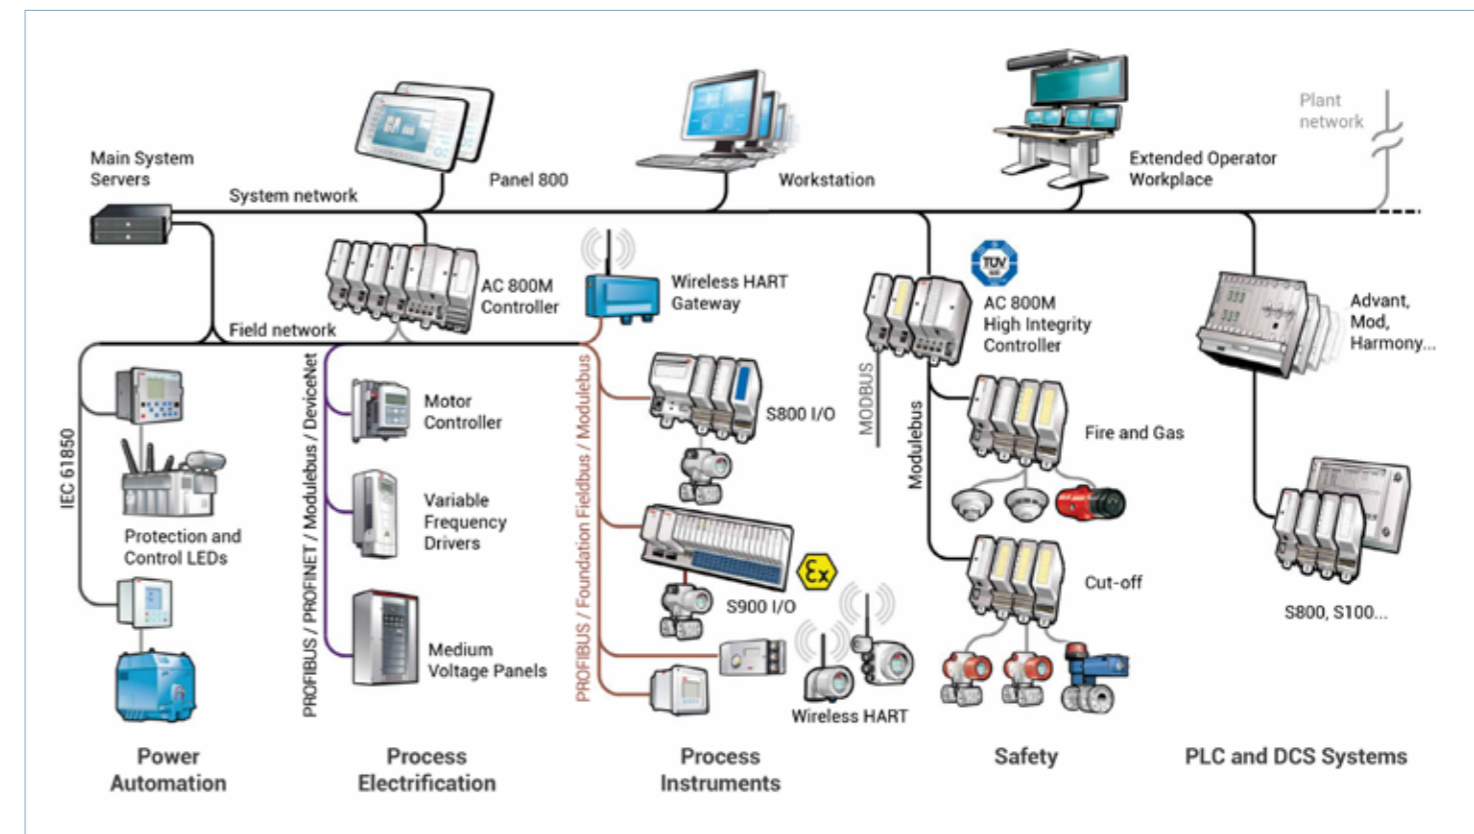

WATER

Water System Solutions for All Water Cycle Segments

As a system integrator partner, YEO delivers solutions for automated and optimized operation, for monitoring and control of all water cycle applications. Our systems are designed to improve productivity and efficiency of plants and to ensure operational safety, system and plant security.

AUTOMATION

- DCS Systems
- PLC Systems
- SCADA Systems
- Telemetry & Communication System
- Advance Function (simulation, optimization)
- Process Flowchart Applications

INSTRUMENTATION

- Field Instrumentation
- Analytical Devices

CEMENT & MINING

Individual Requirements & Optimal Solutions

According to the individual requirement of our customer, we specify the optimal production process, including the crushing, blending, storage, homogenizing, grinding and analysis technology. Thanks to the modern process applications, we protect resources and environment, at the same time guarantee plant owners maximum productivity and economy of operation.

HIGH QUALITY AND RELIABILITY IN PRODUCTION

- Turnkey EPC Solutions
- Engineering
- Electrification & Automation
- Instrumentation
- Drive Applications
- HV Substation ,Transmission
- DCS, PLC, SCADA Applications
- E-Balance of Plant
- Safety Systems
- Integrated Process