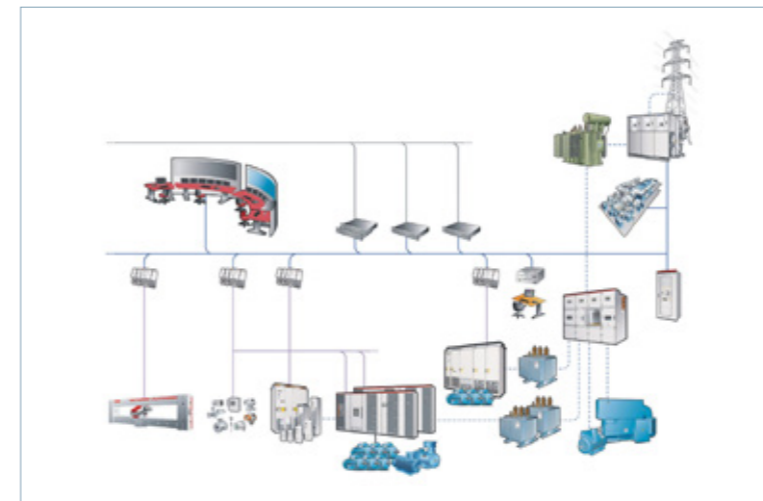

POWER TRANSMISSION & DISTRIBUTION

Manage Your Power

Our total integrated solutions come with highly experienced in-house competence for the entire scope of electrical balance of plant, plant wide automation and optimization as well as lifecycle management.

ELECTRICITY NETWORK DESIGN & COORDINATION

- Overhead Lines Design & Engineering
- Underground Network Design & Engineering
- Damage Assessment & Overhaul Planning
- Capacity Upgrade
- System Improvement
- Plant Removal-Reconstruction/Public Buildings Improvement
- Coordination with Other Utilities
- Protection & Control System Design & Engineering
- License Procedure Services

SUBSTATION DESIGN

- Electrical, Civil, Steel Structural Design
- Safety & Standards Analysis and Application
- Site Development
- Grounding Design
- Bus Configuration Analysis & Design
- AC & DC Ancillary Systems Design

PLANT POWER SYSTEMS DESIGN & ENGINEERING

- Low & Medium Voltage Power Distribution Design
- Site Plant Electrical Installations Design
- Hazardous Area Classification Plans
- Underground Conduit & Cable Tray Design
- Motor & Drive Specification Design
- Power System Automation Engineering & Design
- Grounding Systems Design
- Standby/Emergency Power Systems