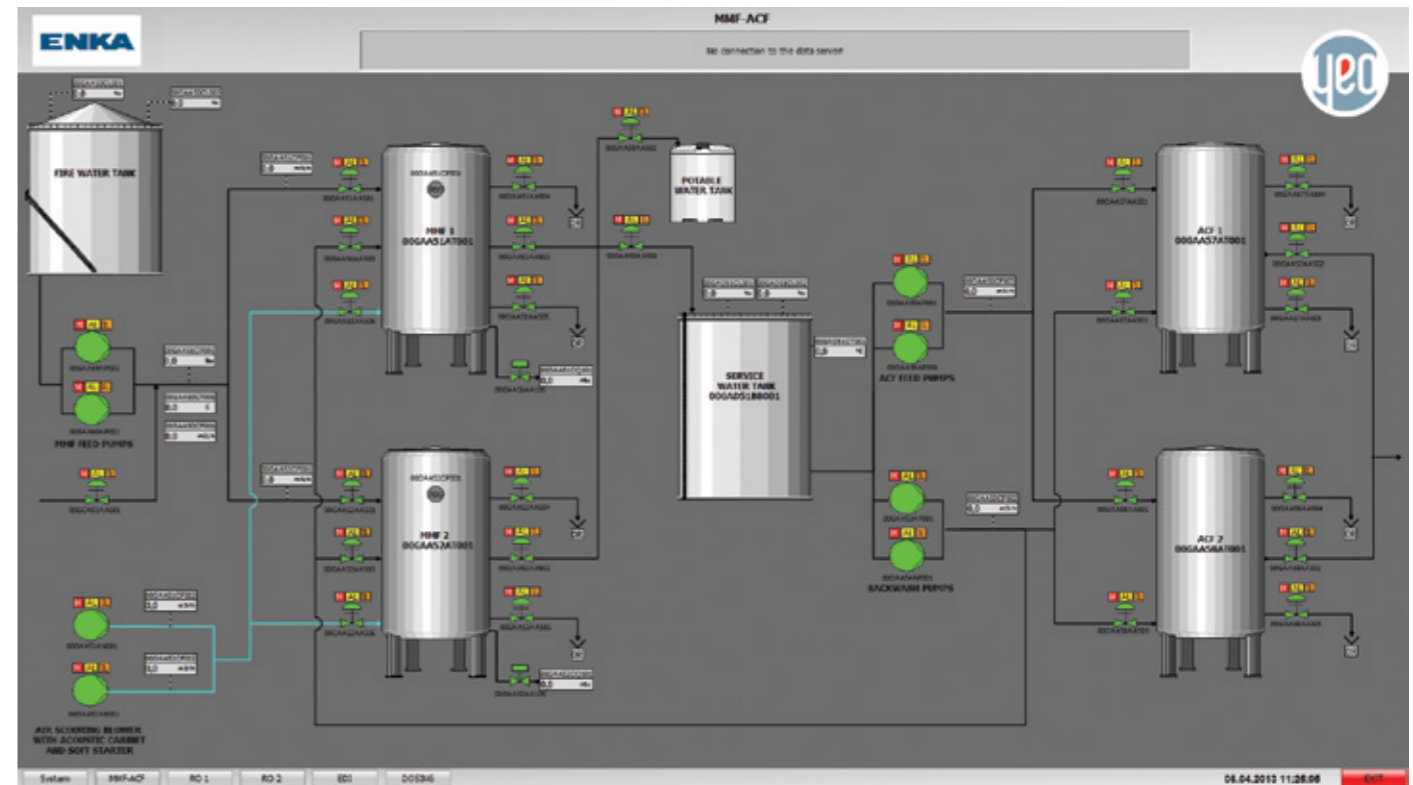

WATER

Water System Solutions for All Water Cycle Segments

As a system integrator partner, YEO delivers solutions for automated and optimized operation, for monitoring and control of all water cycle applications. Our systems are designed to improve productivity and efficiency of plants and to ensure operational safety, system and plant security.

AUTOMATION

- DCS Systems
- PLC Systems
- SCADA Systems
- Telemetry & Communication System
- Advance Function (simulation, optimization)
- Process Flowchart Applications

INSTRUMENTATION

- Field Instrumentation
- Analytical Devices