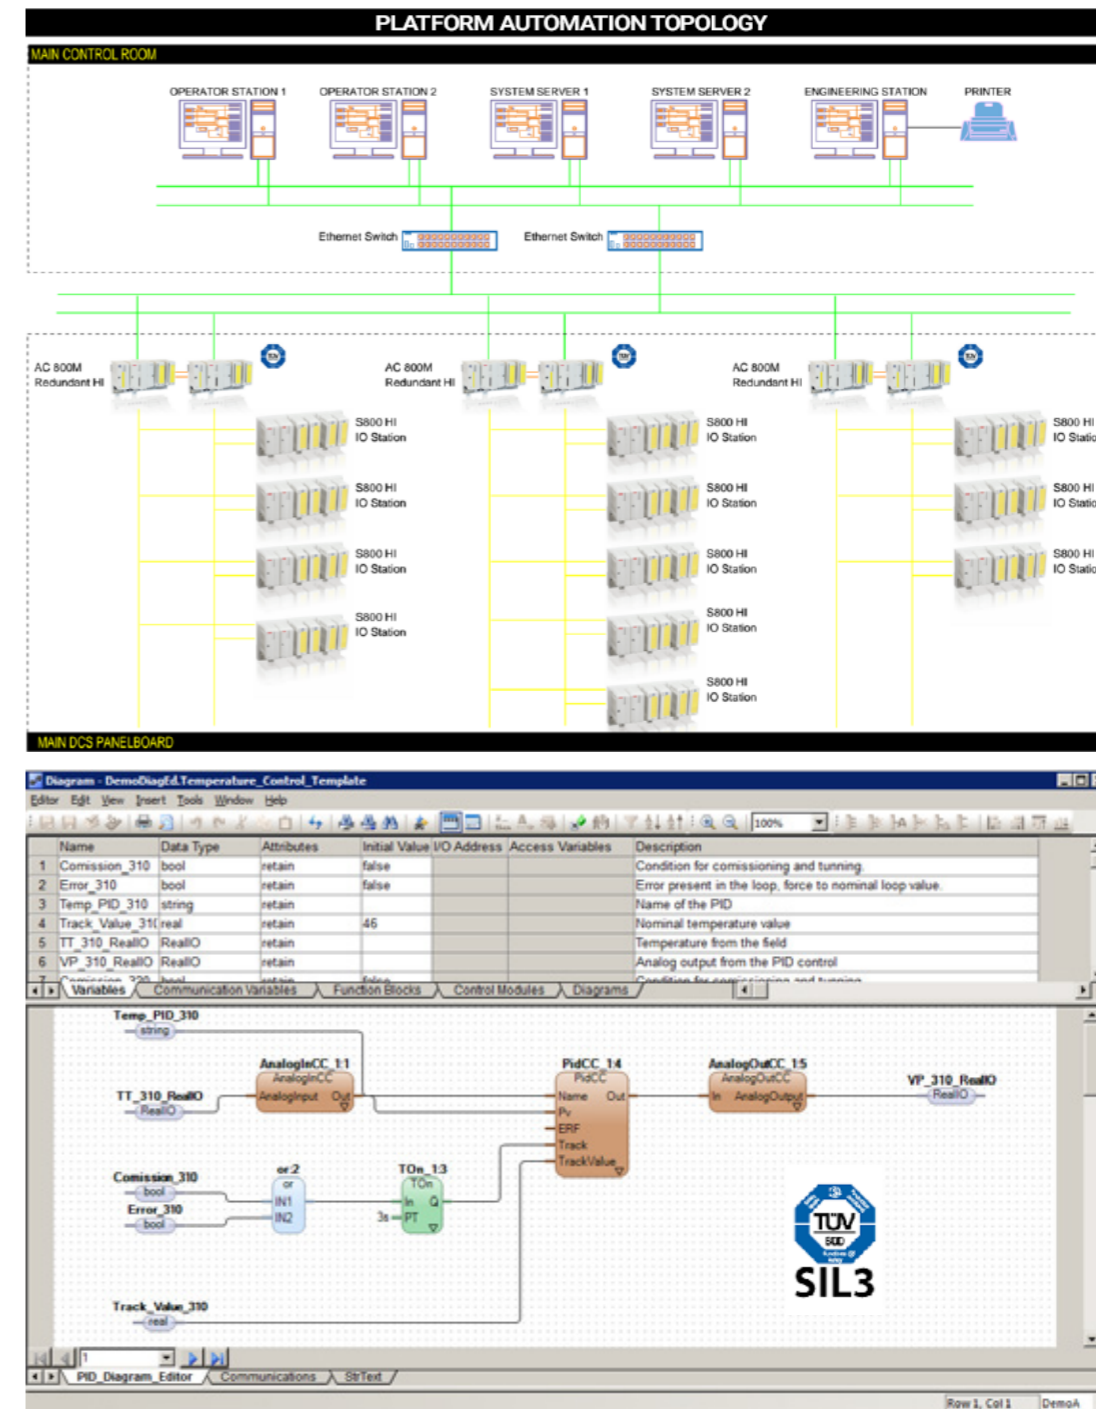

OIL & GAS

High Integrity Equipment & Safety Solutions

YEO's proven expertise in the oil & gas sector centers around providing complete integrated solutions for securing critical oil and gas infrastructures.

HIGH QUALITY AND RELIABILITY IN PRODUCTION

- High Integrity Equipment
- Safety Solutions
- Process Electrical & Automation Solutions
- Fire & Gas System Automation Applications
- Power Generation & Distribution
- Lifecycle Services for Gas and Liquid Pipelines
- Compression and Pumping Applications
- Industrial IT Solutions